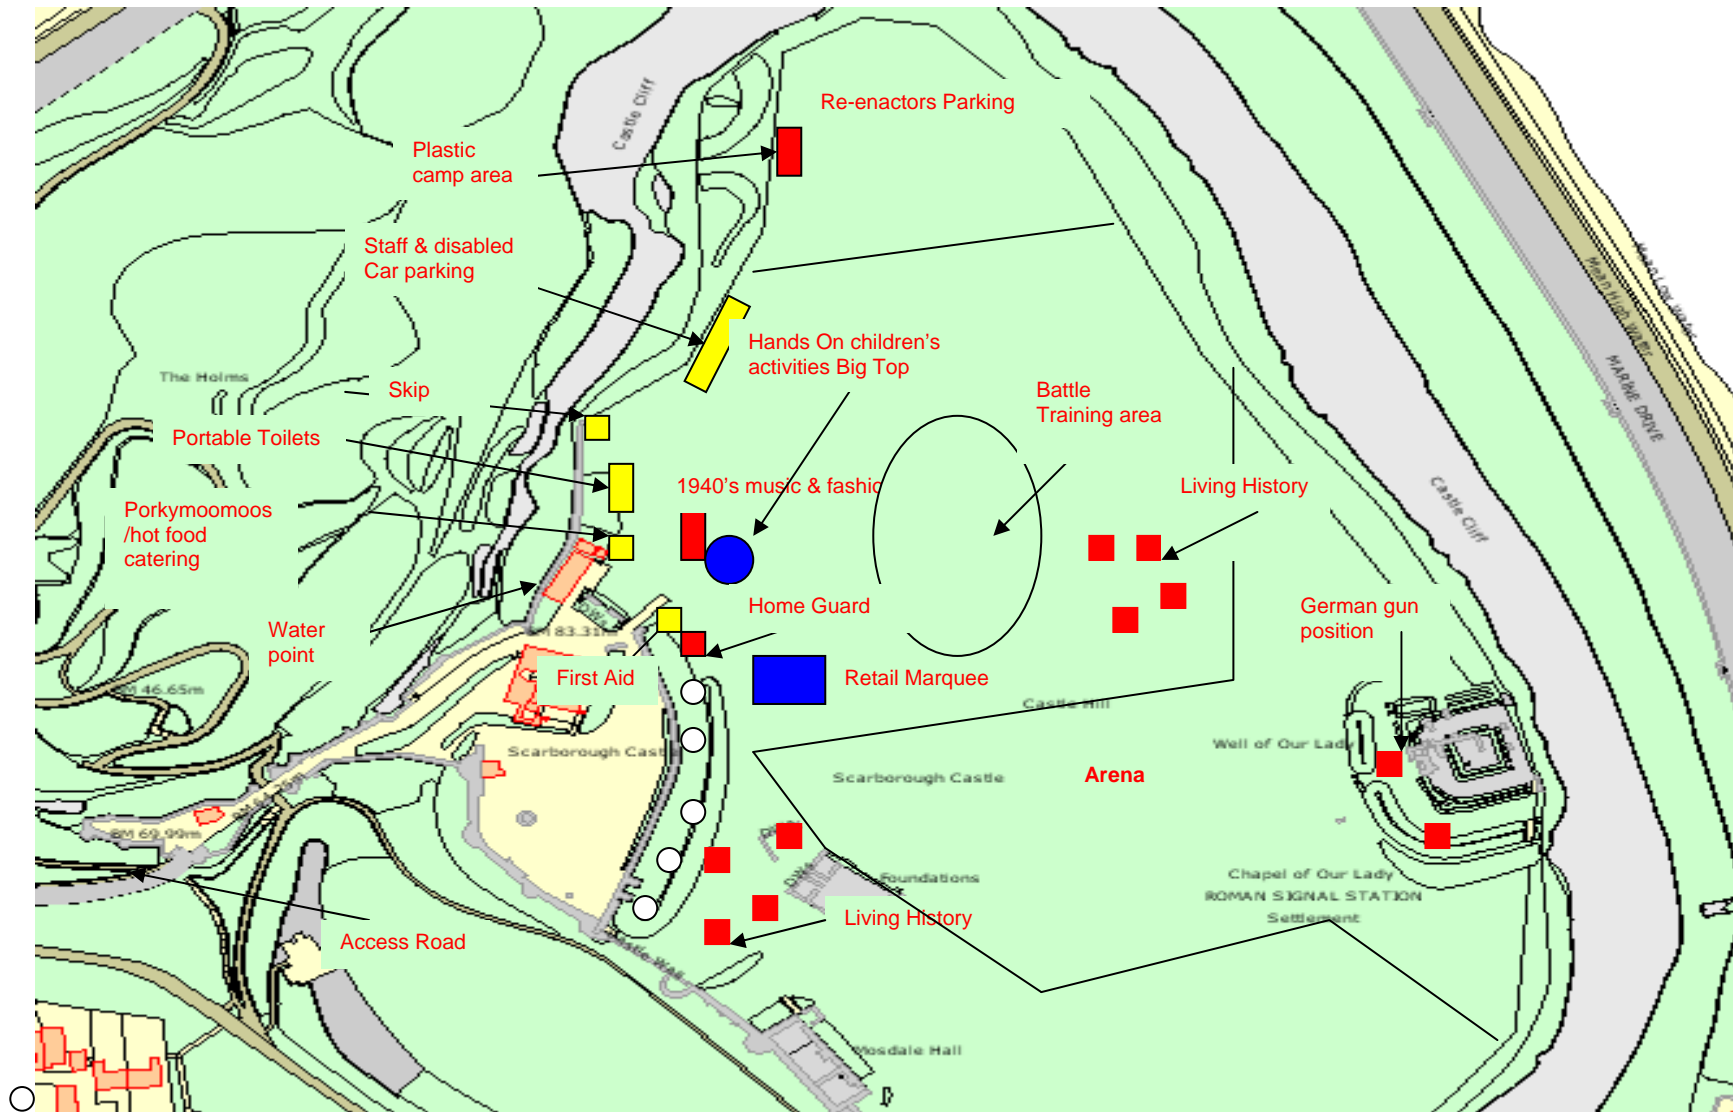

Scarborough Castle, Wartime Weekend, Sat 29th, Sun 30th & Mon 31st May 2010

Key	
○	Flags
■	Performers
□	Facilities
■	Visitor Operations